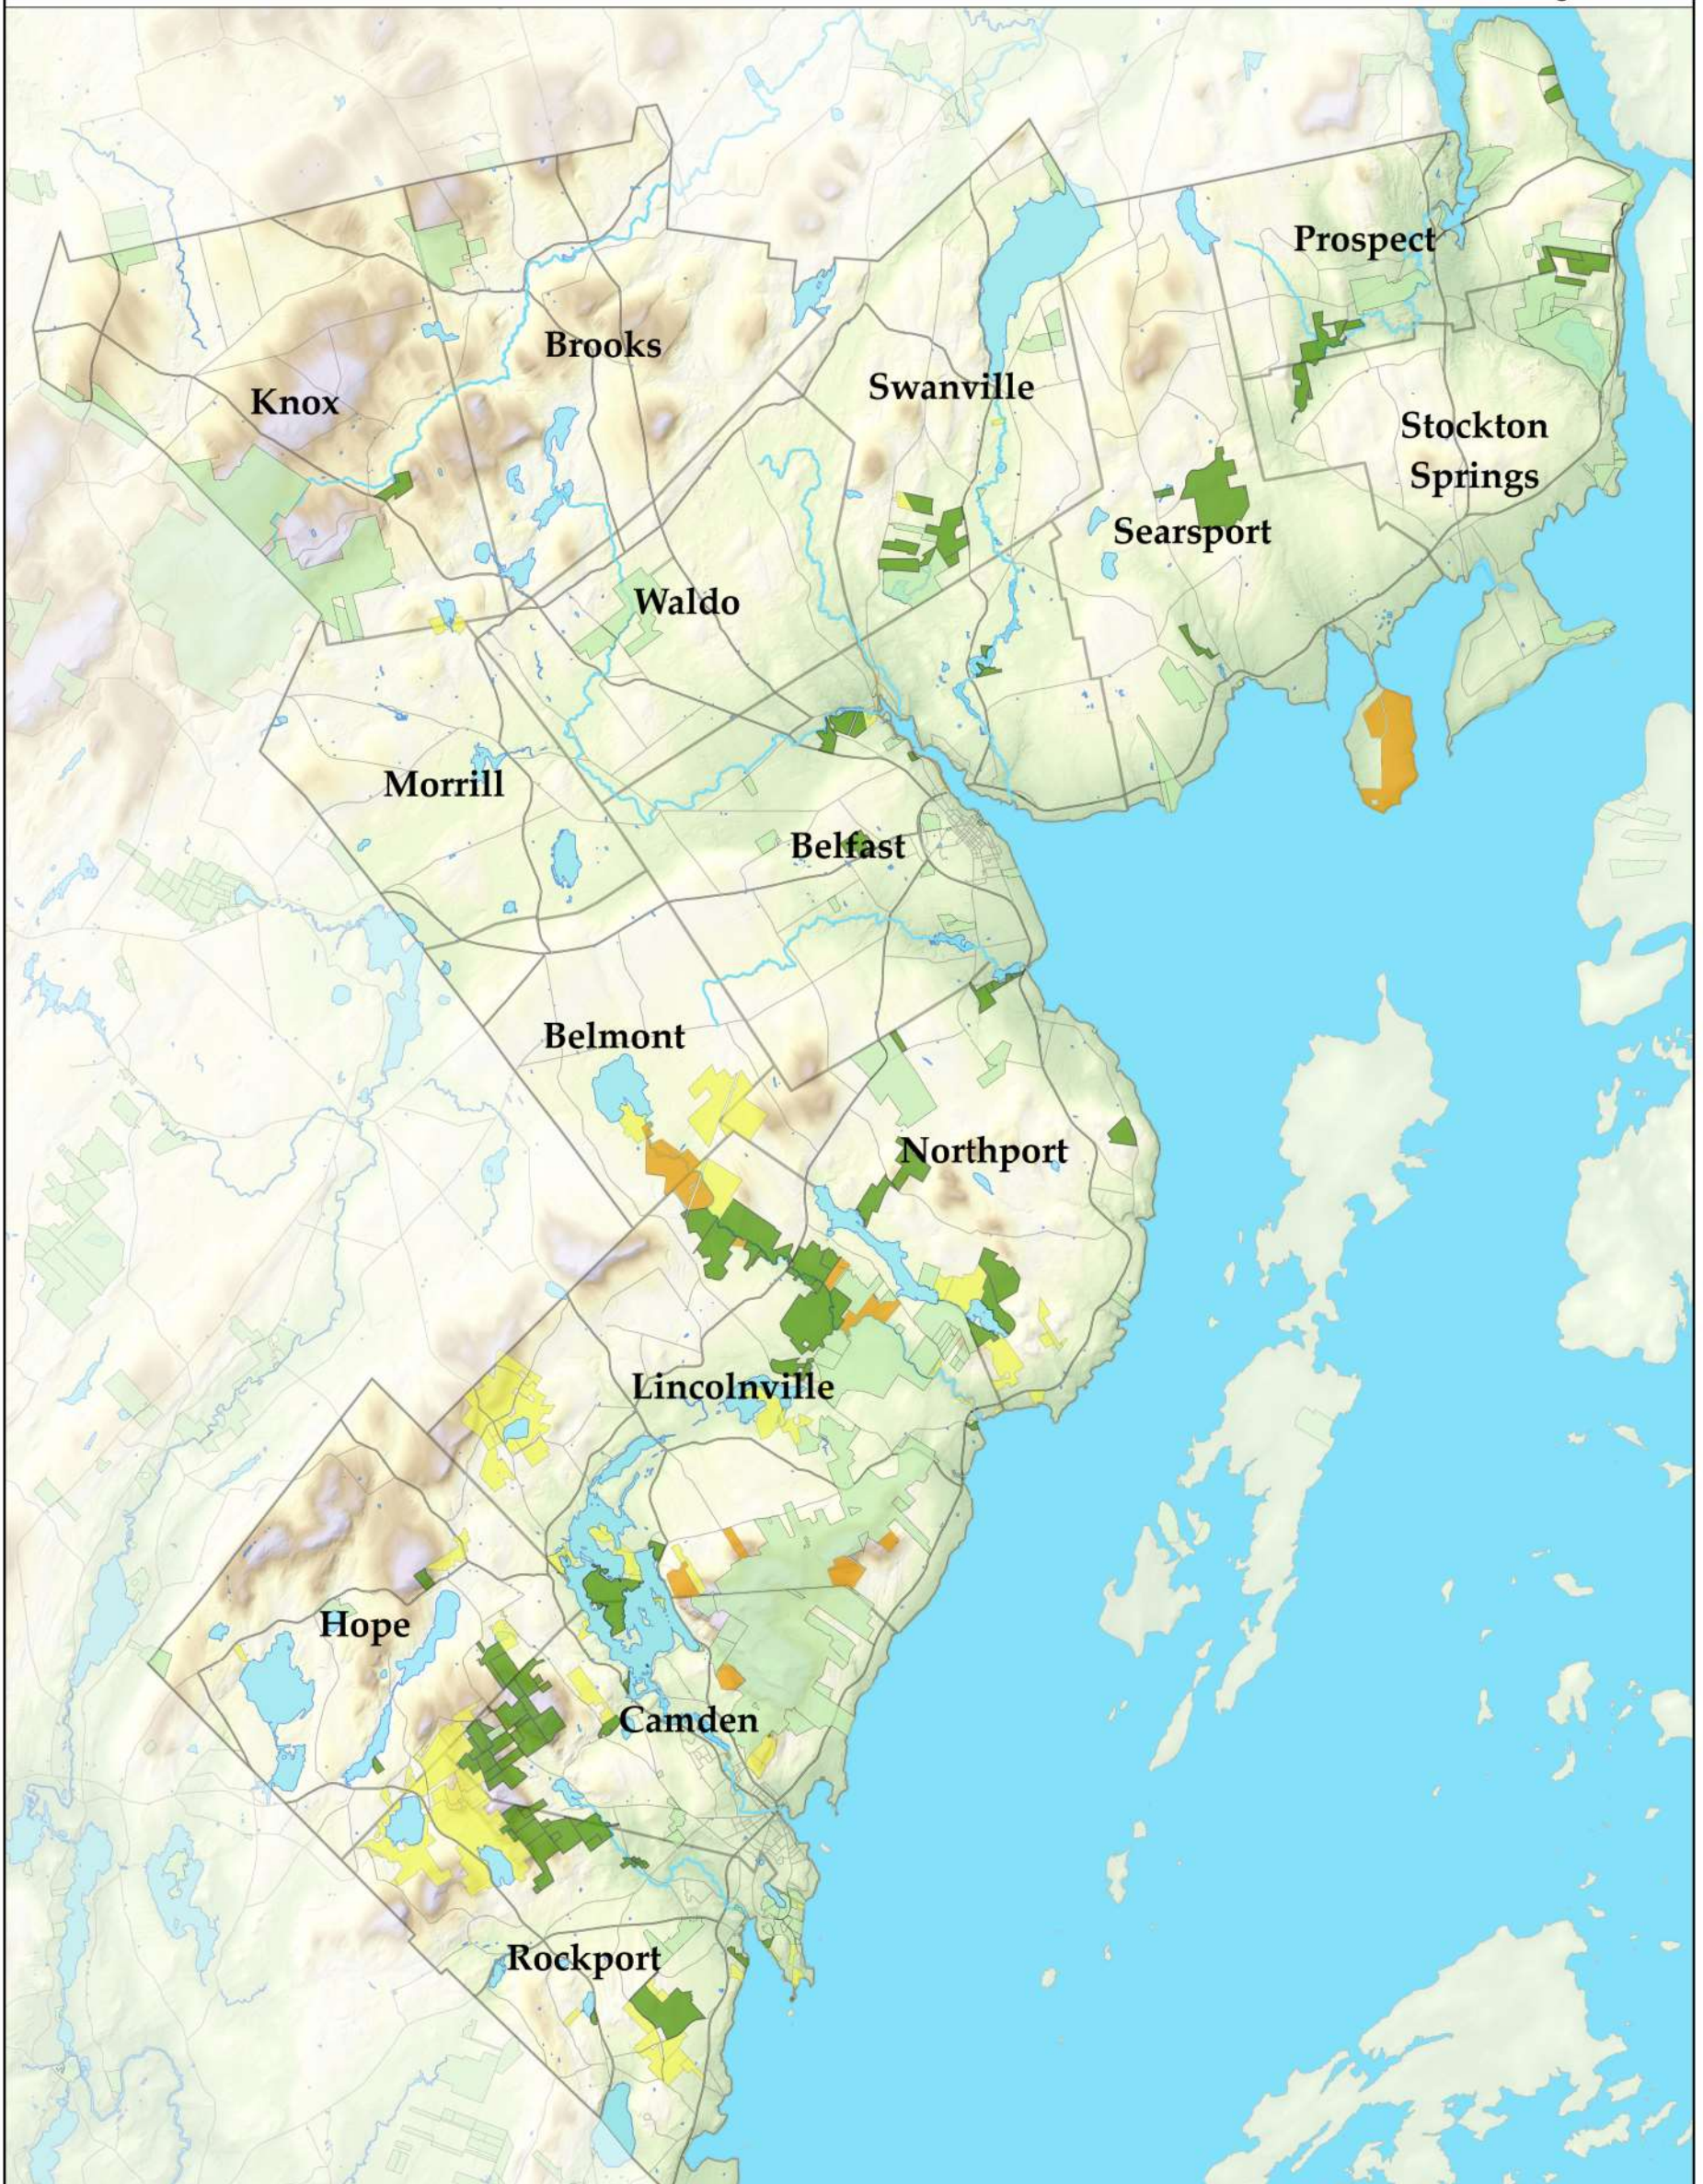

COASTAL MOUNTAINS LAND TRUST

We permanently conserve land to benefit the natural
& human communities of western Penobscot Bay.

Legend

-  Coastal Mountains Land Trust Preserves
-  Other Conserved Land
-  Coastal Mountains Land Trust Easements

-  Conservation Project Facilitated by Coastal Mountains Land Trust
-  Other Conserved Land

Scale: 1:70,000
3/28/2022

Map by Coastal Mountains Land Trust